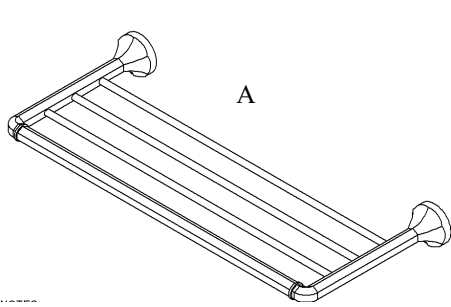

# Volkano Magma Towel Shelf Installation Guide

Code: V2713, V2714

B

D

C

E

Parts Included	QTY
A - Towel Shelf	1
B - Screw	4
C - Set Screw	2
D - Allen Key	1
E - Bracket	2

Model #	Description	Finish	Weight (lb)	WxHxD (mm)	WxHxD (Inches)	Metal Type
V2713	Magma Towel Shelf	Chrome	3.4	600 x 60 x 245	24 x 2.4 x 9.6	Brass
V2714	Magma Towel Shelf	Brushed Nickel	3.4	600 x 60 x 245	24 x 2.4 x 9.6	Brass